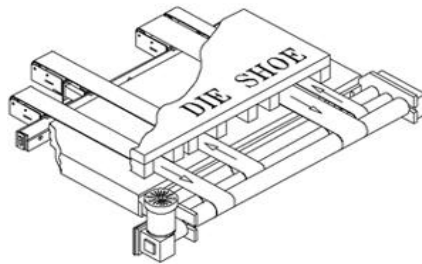

Other Quality Products Manufactured by LEWCO, Inc.

**Lahr Conveyors**  
by LEWCO, Inc.

FOR INDUSTRY & THE  
PRESS ROOM

**STANDARD / MODIFIED / CUSTOM  
STAND-ALONE / PORTABLES**

**BELT CONVEYORS**  
FLAT / INCLINED-CLEATED  
LOW PROFILE ULTRALOW / COMPACT  
BOLSTER MOUNTED / MAGNETIC

**METAL BELT**  
STEEL HINGE / WIRE MESH / FLAT WIRE  
COOLING MAGNETIC

**PARTS LOADERS**  
SOFT HANDLING / METAL BELT

Bolster Mount

Our Vision: To be the finest conveyor distributor in the hearts and minds of the people we serve.